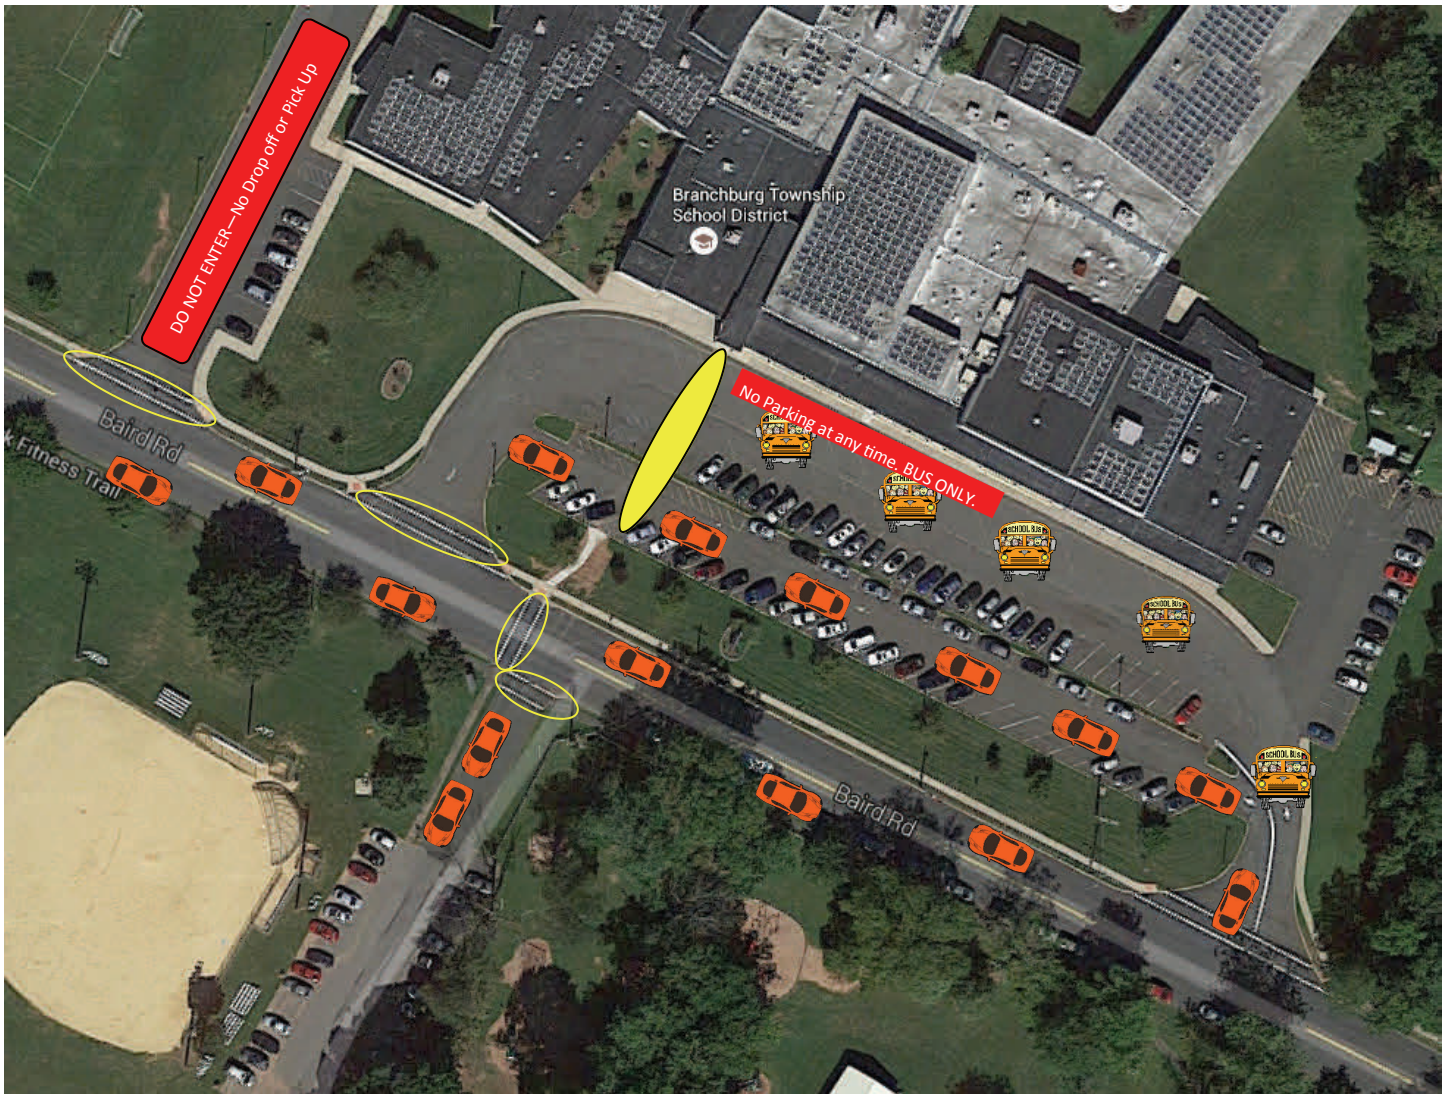

STUDENT DROP OFF (7:45am—8:00am) and PICK UP (4:25pm—4:50pm)

For the safety of our community members and children, we ask that the crosswalk and sidewalk be used at all times when entering and exiting the building. Students should not be crossing in the middle of the school parking lot before or after school.

Bus Only Area

No cars allowed in this area. Please do not walk between the buses or parked cars during arrival and dismissal times.

Car Drop Off/Pick Up

Drop off and Pick Up Zone Drop off and pick up zones is to be used at the times stated above. **NO CARS ALLOWED IN BUS LANE FOR AFTER SCHOOL PICK UP OR AFTER SCHOOL ACTIVITY PICK UP.**

The NO Zone

There is no drop off or pick on the side of the building where staff parks or in the front of the building where busses pull in.

Please drive slowly in the parking lot and yield to pedestrians. We have no children or staff to spare.